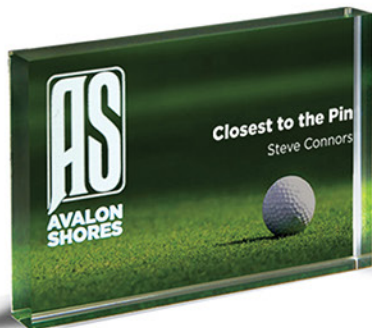

CD1053*
Golf Course Silhouette Award
*Available in 3 sizes and
Silhouette Accent Choice:
(Figure, Club & Tee/Ball)

More Great Golf Ideas Available
Contact Your Representative

CD1051*
Golf Ball on Green Tablet
*Available in 2 sizes