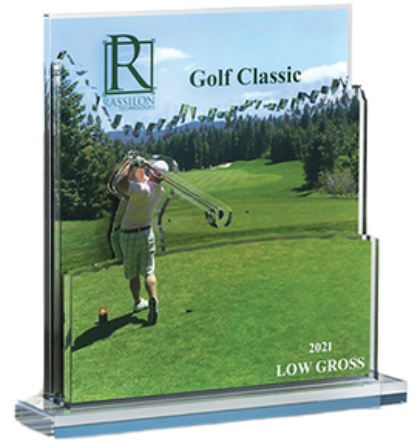

CM263*
Resin Antiqued Bronze.
*Available in 3 sizes.