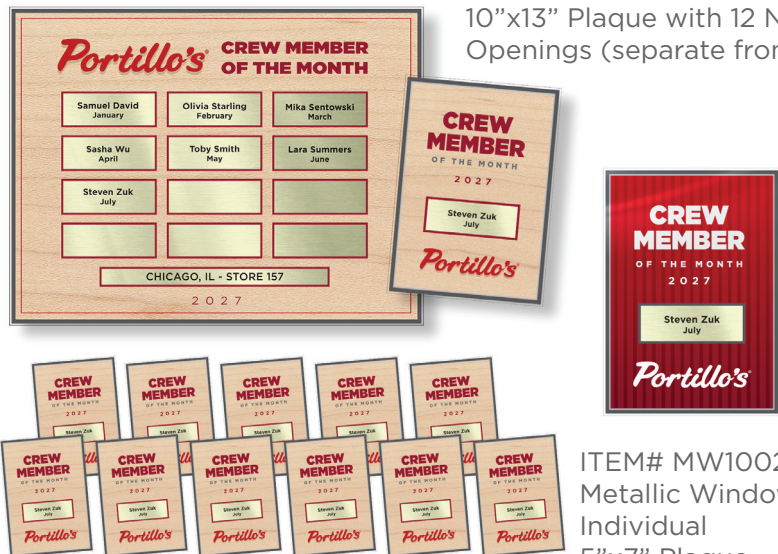

# METALLIC WINDOW PERPETUAL PLAQUES

Print-and-present recognition, simplified. This sleek metallic window plaque offers an elegant, cost-effective way to celebrate employees, teams, and milestones. Customize and print in-house with ready templates, then present with confidence. This product features a patented design that stands out.

## HOW IT WORKS:

1. Customize the design using your artwork and text with the template
2. Add recipient details
3. Print in-house
4. Insert the printed sheet into the metallic window plaque
5. Display for instant recognition

U.S. Patent No. 8,789,301 | Title: Achievement Award Assembly  
Issued: July 29, 2014

SCAN TO LEARN MORE ABOUT METALLIC WINDOW PERPETUAL PLAQUES

ITEM# MW1005  
Metallic Window Perpetual  
10" x 13" Plaque 12 Names Openings

ITEM MW1006  
Metallic Window Set Includes:  
1 Perpetual 10"x13" Plaque  
12 Individual 5"x7" Plaques

ITEM# MW1004  
Metallic Window Set Includes:  
1 Perpetual 10"x13" Plaque  
12 Individual 5"x7" Plaques