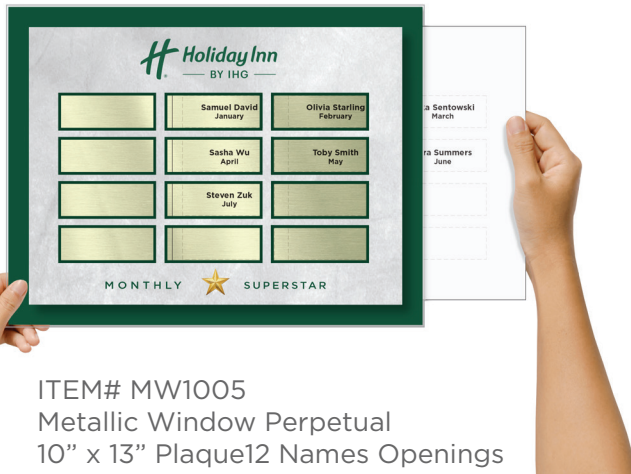

# METALLIC WINDOW PERPETUAL PLAQUES

Print-and-present recognition, simplified. This sleek metallic window plaque offers an elegant, cost-effective way to celebrate employees, teams, and milestones. Customize and print in-house with ready templates, then present with confidence. This product features a patented design that stands out.

## HOW IT WORKS:

1. Customize the design using your artwork and text with the template
2. Add recipient details
3. Print in-house
4. Insert the printed sheet into the metallic window plaque
5. Display for instant recognition

U.S. Patent No. 8,789,301 | Title: Achievement Award Assembly  
Issued: July 29, 2014

SCAN TO LEARN MORE ABOUT METALLIC WINDOW PERPETUAL PLAQUES

ITEM# MW1005  
Metallic Window Perpetual  
10" x 13" Plaque 12 Names Openings