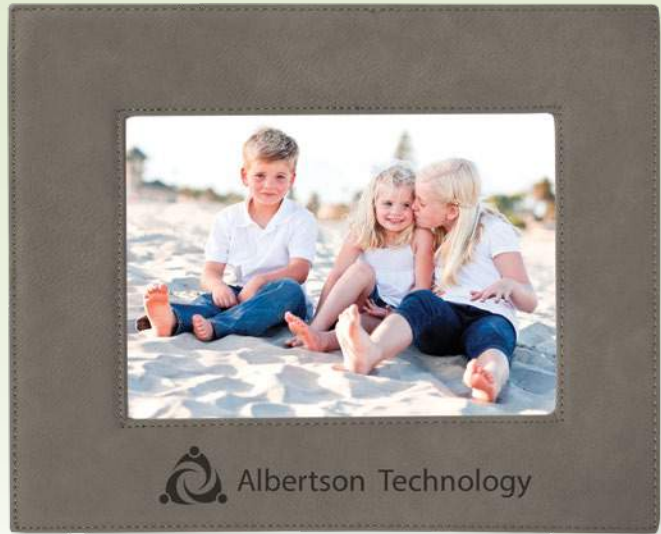

Color Choices (See pg. 229 for leatherette color chart)

Larger detailed leatherette images on pg. 229

Item #	Overall Size	Description	1-2	3-5	6-24	25-49	50-99	100-249	Weight
CM248A*	6¾" x 8¾"	Leatherette 4 x 6 Photo Frame	$33.80	$20.55	$13.50	$12.40	$11.95	$11.05	0.1 lbs.
CM248B*	7¾" x 9¾"	Leatherette 5 x 7 Photo Frame	$38.25	$23.70	$15.55	$14.25	$13.75	$12.75	0.1 lbs.
CM248C*	10¾" x 12¾"	Leatherette 8 x 10 Photo Frame	$48.75	$31.20	$20.30	$18.65	$17.95	$16.85	1.7 lbs.
CM424A**	7½" x 9½"	Metal 4 x 6 Photo Frame	$24.75	$22.55	$20.20	$19.40	$18.70	$17.85	1.2 lbs.
CM424B**	10½" x 13"	Metal 5 x 7 Photo Frame	$42.45	$38.70	$34.50	$33.40	$31.85	$29.75	1.7 lbs.

Call your distributor for volume pricing

(R)

*Please Specify: Black Gold (BK), Blue (BL), Black Silver (BS), Dark Brown (DB), Grey (GR), Light Brown (LB), Pink (PK), Rose (RS) or Rawhide (RW).

**Please Specify: Black (BK) or White (WH).

Imprint type: Laser; Packaging: Individually packaged in Standard Presentation Box. Gift Personalizations: LPER3 $3.50 (v) each. Refer to General Information for any additional details.