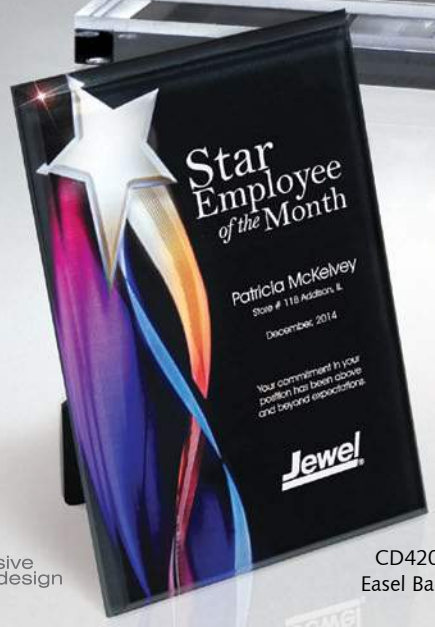

CD859A
CD859B
CD859C
Other Colors Available

C0569A
C0569B

exclusive design

CD420
Easel Back

Star Gazer Collection

CD43
exclusive design

Item #	Overall Size	Description	1-2	3-5	6-24	25-49	50-99	100-249	Weight
C0569A	4½" x 7¾"	Medium Star Field Screened on Lucite with Machined Carved Star	\$90.90	\$83.55	\$74.40	\$73.15	\$68.40	-	2.0 lbs.
C0569B	5½" x 9½"	Large Star Field Screened on Lucite with Machined Carved Star	\$108.00	\$99.00	\$87.50	\$85.95	\$80.60	-	3.0 lbs.
CD420	5" x 7" x ¾"	Streaming Star Lucite Plaque with Hanger/Easel	\$60.80	\$56.00	\$49.75	\$49.00	\$46.60	\$44.25	0.7 lbs.
CD43	4" x 7" x 2"	Deep Lasered Lucite Star Accent Tower on Black Marble Base	\$81.35	\$75.00	\$66.80	\$65.75	\$61.35	\$58.60	2.0 lbs.
CD859A	6" x 9¼" x 2"	Silver Star Stream Lucite on Clear Base - Small	\$88.75	\$81.70	\$72.80	\$71.55	\$66.95	-	1.7 lbs.
CD859B	6" x 10¾" x 2"	Silver Star Stream Lucite on Clear Base - Medium	\$93.55	\$86.10	\$76.70	\$75.40	\$70.60	-	1.8 lbs.
CD859C	6" x 12¼" x 2"	Silver Star Stream Lucite on Clear Base - Large	\$93.55	\$86.10	\$76.70	\$75.40	\$70.60	-	1.9 lbs.