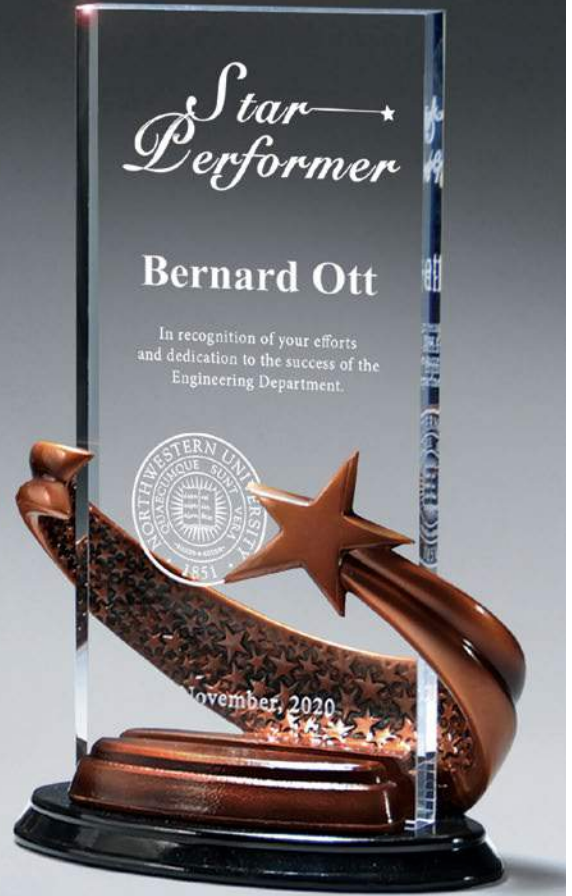

CD832

DIGI
COLOR
Full-Color
Printing

Copyright 2014 Pacesetter Awards. All rights reserved.

Item #	Overall Size	Description	1-2	3-5	6-24	25-49	50-99	Weight
CD829	6½" x 10½" x 2¾"	Bronze Brilliance Star Arch Award with Ebony Background	$129.00	$119.00	$106.00	$104.00	$97.10	1.8 lbs.
CD830	5½" x 8¼" x 2¾"	Bronze Brilliance Star Award with Ebony Background	$103.00	$94.00	$83.70	$82.30	$77.05	1.5 lbs.
CD831	6½" x 10½" x 2¾"	Bronze Brilliance Star Arch Award	$112.00	$103.00	$91.05	$89.45	$83.85	1.8 lbs.
CD832	5½" x 8¼" x 2¾"	Bronze Brilliance Star Award	$93.55	$86.15	$76.75	$75.45	$70.55	1.5 lbs.

Call your distributor for volume pricing

(R)

Imprint type: CD829 and CD830 - Laser; CD831 and CD832 Laser or Digi-Color, please specify. Digi-Color imprint if available; add "DC" prefix to item number; pricing as shown; orders less than 6 incur less than minimum DCLTM $60(v). Packaging: Individually packaged in Standard Presentation Box. Refer to General Information for any additional details.