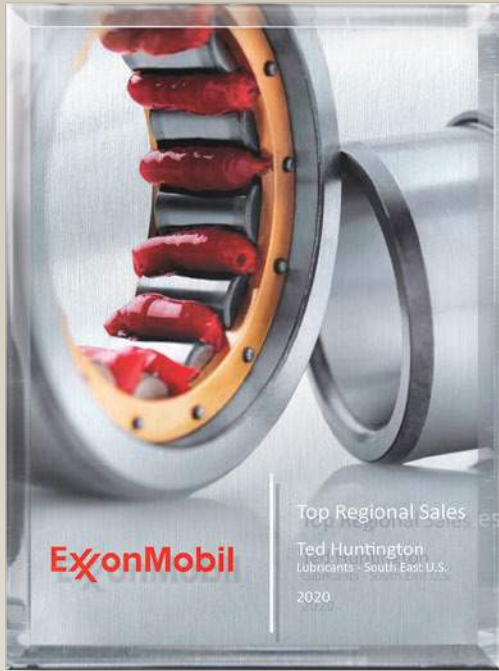

Custom Chromatic Glass Plaques

with Full Color Images

DCGI544B
9" x 12"