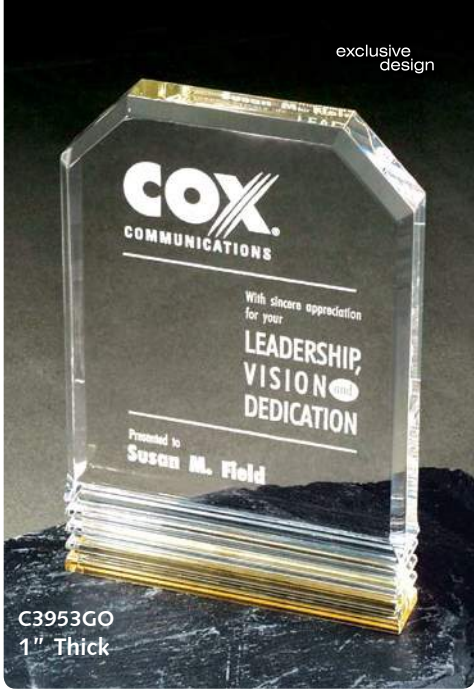

Triple Cut Spectrum

Dramatic triple cut design with reflective base illuminates your lasered copy. All awards on this page available with blue or gold mirror.