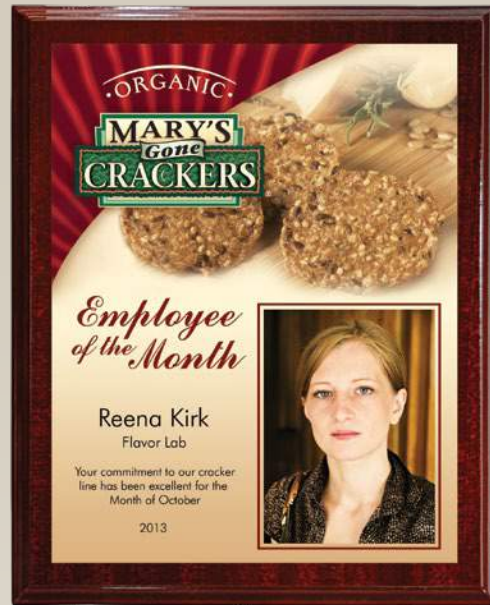

CD547BMH High-Gloss Mahogany Finish (available in 3 sizes)