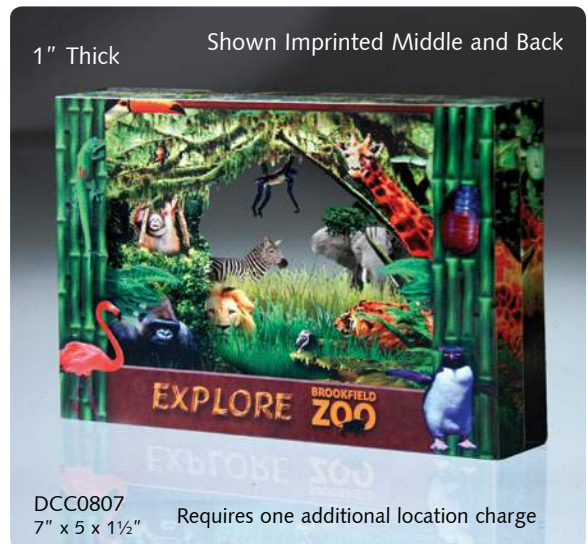

Imprint areas are 1/8" inside of all edges.

1" Thick

Shown Imprinted Middle and Back

DCC0807
7" x 5" x 1½"

Requires one additional location charge

Imagine

your graphics, logos, buildings, photographs, landscapes, signage, gifts and products in amazing full color!