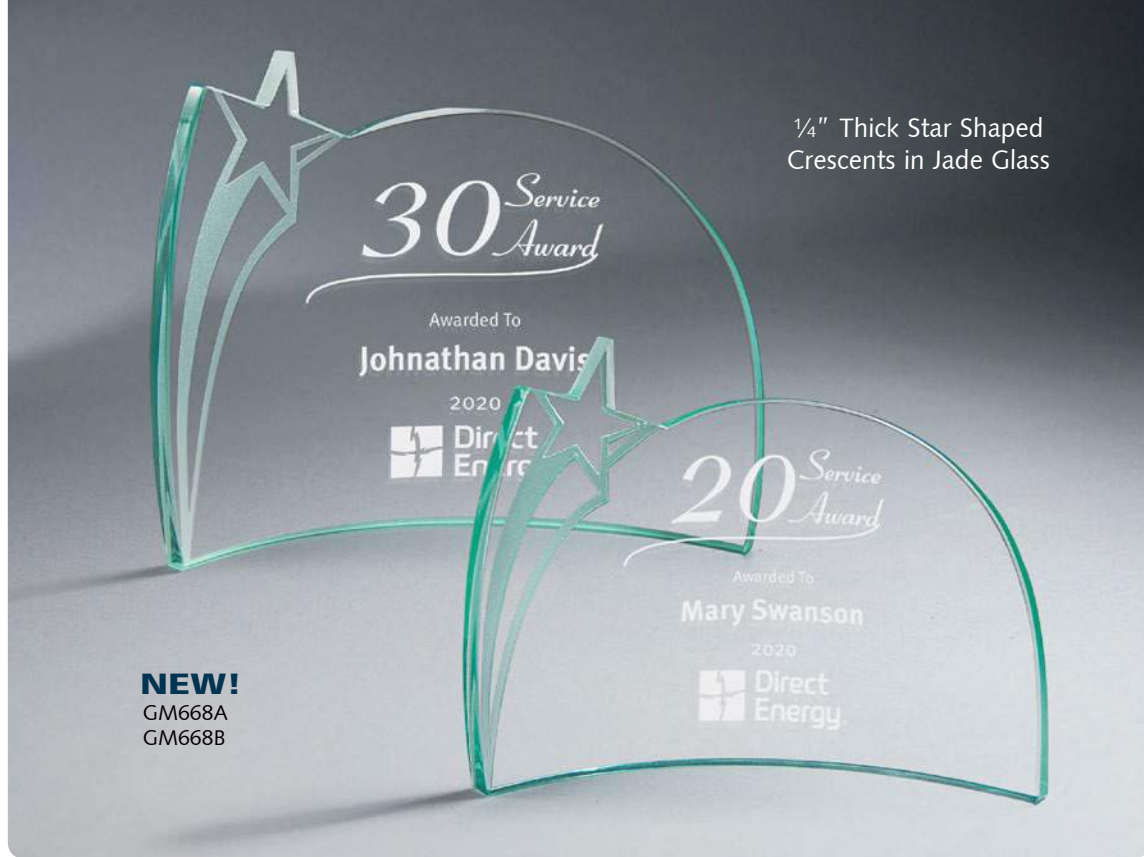

Jade & Clear Crescents

1/4" Thick

Available in 4 Sizes

NEW!
GM667 - Clear

1/4" Thick

NEW!

GM665 - Jade
Available in 4 Sizes

1/4" Thick Star Shaped
Crescents in Jade Glass