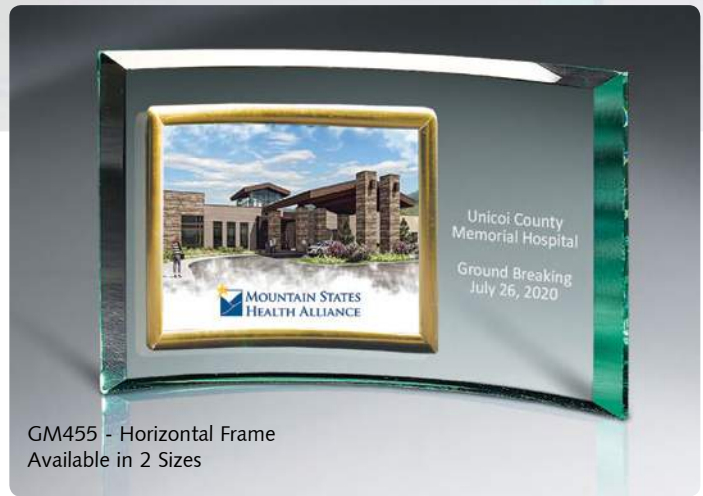

GM454 - Vertical Frame
Available in 3 Sizes

GM455 - Horizontal Frame
Available in 2 Sizes

Framed Crescents

1/4" Thick Glass with Gold Finish Frames

Item #	Overall Size	Description	1-2	3-5	6-24	25-49	50-99	100-249	Weight
GM454A	7" x 9"	Jade Glass Crescent with 3 1/2" x 5" Vertical Frame	\$62.30	\$56.30	\$50.30	\$48.55	\$46.35	\$43.70	2.3 lbs.
GM454B	8" x 10"	Jade Glass Crescent with 4" x 6" Vertical Frame	\$72.20	\$65.25	\$58.65	\$56.50	\$54.05	\$51.55	2.8 lbs.
GM454C	9" x 13"	Jade Glass Crescent with 5" x 7" Vertical Frame	\$79.10	\$71.45	\$64.25	\$61.85	\$59.15	\$56.50	4.0 lbs.
GM455A	8" x 5"	Jade Glass Crescent with 5" x 3 1/2" Horizontal Frame	\$45.65	\$41.20	\$36.65	\$35.40	\$33.75	\$31.60	1.5 lbs.
GM455B	11" x 7"	Jade Glass Crescent with 7" x 5" Horizontal Frame	\$61.00	\$55.20	\$49.55	\$47.80	\$45.70	\$43.35	2.8 lbs.