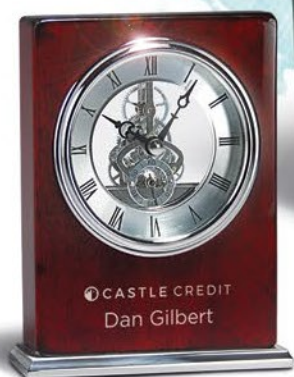

ASI 75640
PPAI 112642
UPIC PACE0002
SAGE 53025
ASI 75640
PPAI 112642
UPIC PACE0002
SAGE 53025

2018 AWARDS & GIFTS CATALOG

IMAGINE
the POSSIBILITIES

PACESETTER AWARDS™
SETTING THE PACE IN RECOGNITION

TABLE OF CONTENTS