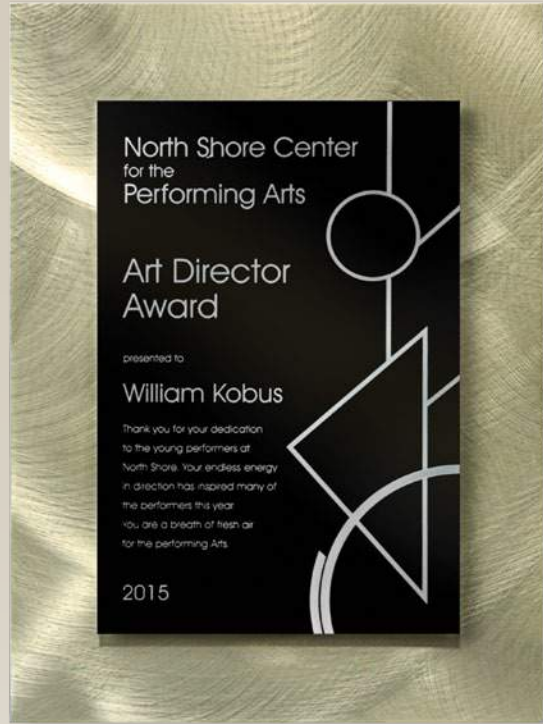

Metropolitan Series

CD435*

Exclusive Design Copyright 2010 Pacesetter Awards. All rights reserved.

Item #	Overall Size	Description	1-2	3-5	6-24	25-49	50-99	Weight
CD434GO	8" x 10"	Architectural Gold Swirl Metal Face Wall Plaque	$88.60	$81.20	$75.40	$72.90	$69.95	0.8 lbs.
CD434S	8" x 10"	Architectural Silver Swirl Metal Face Wall Plaque	$80.95	$74.30	$68.90	$66.65	$63.85	0.8 lbs.
CD435GO	9" x 12"	Medium Architectural Gold Swirl Metal Face Wall Plaque	$120.00	$110.00	$102.00	$98.30	$94.85	1.1 lbs.
CD435S	9" x 12"	Medium Architectural Silver Swirl Metal Face Wall Plaque	$109.00	$99.15	$92.20	$89.00	$85.75	1.1 lbs.
CD436GO	8" x 15"	Large Architectural Gold Swirl Metal Face Wall Plaque	$136.00	$124.00	$116.00	$112.00	-	1.8 lbs.
CD436S	8" x 15"	Large Architectural Silver Swirl Metal Face Wall Plaque	$121.00	$111.00	$103.00	$98.95	$95.45	1.8 lbs.

Call your distributor for volume pricing

(R)

Imprint type: Laser; Packaging: Individually packaged in Standard Presentation Box. Refer to General Information for any additional details.