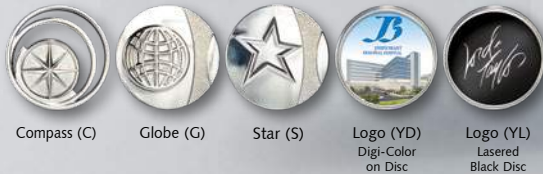

FREE Setups • **FREE** Personalizations • **FREE** Art

GI583YL
Shown lasered on black disc.
Optional Digi-Color imprint available.

Medallion Choices:

Compass (C) Globe (G) Star (S) Logo (YD)
Digi-Color on Disc Logo (YL)
Lasered Black Disc