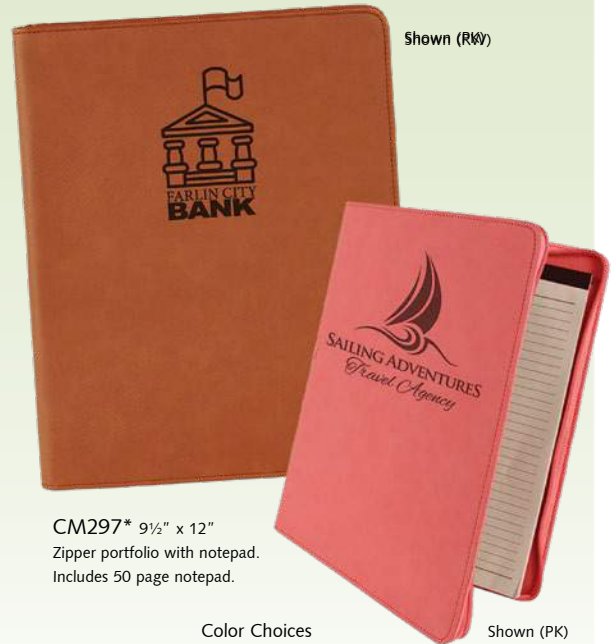

Shown (RW)

CM297* 9½" x 12"
Zipper portfolio with notepad.
Includes 50 page notepad.

Color Choices

Shown (PK)

Item #	Overall Size	Description	1-2	3-5	6-24	25-49	50-99	100-249	Weight
CM415**	5¼" X 8¼"	Leatherette Journal	$41.30	$30.25	$19.35	$18.00	$17.05	$15.25	0.9 lbs.
CM237A*	7" x 9"	Leatherette Portfolio	$48.95	$31.40	$20.40	$18.70	$18.05	$16.95	0.8 lbs.
CM237B*	9½" x 12"	Leatherette Portfolio	$89.55	$60.35	$38.85	$35.65	$34.40	$32.80	1.4 lbs.
CM297*	9½" x 12"	Zipper Leatherette Porfolio	$92.30	$62.35	$40.10	$36.80	$35.55	$33.90	1.5 lbs.

Call your distributor for volume pricing (R)

*Please Specify: Black (BK), Blue (BL), Dark Brown (DB), Grey (GR), Light Brown (LB), Pink (PK), Rose (RS) or Rawhide (RW). **Please Specify: Black Gold (BK), Black Silver (BS), Dark Brown (DB), Grey (GR), Light Brown (LB), Pink (PK), Rustic Gold (RG), Rose (RS), Rawhide (RW).
Imprint type: Laser; Packaging: Individually packaged in Standard Presentation Box. Gift Personalizations: LPER3 $3.50 (v) each.
Refer to General Information for any additional details.