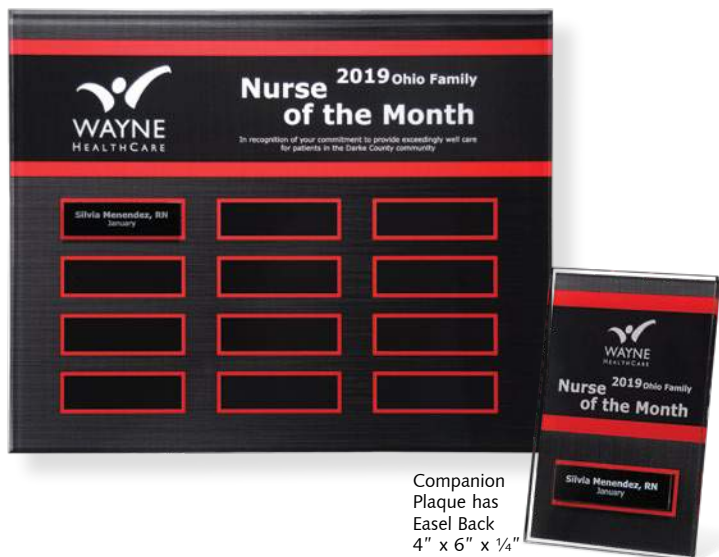

Companion Plaque has Easel Back 4" x 6" x ¼"

NEW! Crimson Excellence Plaque Series

EP23 - Master Plaque

Crimson 10½" x 13" lucite border plaque with custom header plate and 12 individual plates for release through entry of end-user code on back of plaque into easypetperual.com plate release website. Individual plates include permanent adhesive backing.

1-5 $279.00 6+ $241.00 (R)

EP23PKG - Package

Master Plaque plus 12 Individual Companion Plaques

Crimson 10½" x 13" lucite border plaque with custom header plate and 12 individual plates. Plus 12 - 4" x 6" Individual plaques with individual plates for release through entry of end-user code on back of plaque into easypetperual.com plate release website. Individual plates include permanent adhesive backing.

1-5 $568.00 6+ $478.00 (R)

We will ship plaques with engraved header plate and any engraved plates ordered on initial order in about 10 working days. Any plaque(s) shipped will be packaged individually in a 2-Piece Presentation Box. At the end of each period, order subsequent plates by going to www.easypetperual.com. Plates ordered will arrive by mail in a few days.

Swirled Excellence Metal and Lucite Series

EP10 - Master Plaque

Swirled 10½" x 13" lucite border plaque with custom header plate and 12 individual plates for release through entry of end-user code on back of plaque into easypetperual.com plate release website. Individual plates include permanent adhesive backing.

1-5 $377.00 6+ $321.00 (R)

EP10PKG - Package

Master Plaque plus 12 Individual Companion Plaques

Swirl 10½" x 13" lucite border plaque with custom header plate and 12 individual plates. Plus 12 - 5" x 7" Individual plaques with individual plates for release through entry of end-user code on back of plaque into easypetperual.com plate release website. Individual plates include permanent adhesive backing.

1-5 $761.00 6+ $635.00 (R)