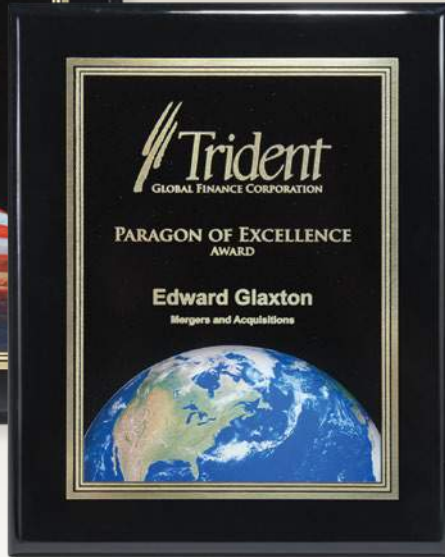

CD793G 8" x 10" Ebony Finish Board
CD794G 8" x 10" Ebony Piano Finish Board (shown)

Theme Plaques Globes, Eagles and Stars

Your Choice of Contemporary
Designed Glass Plaques or the
Traditional Look of Wood Plaques