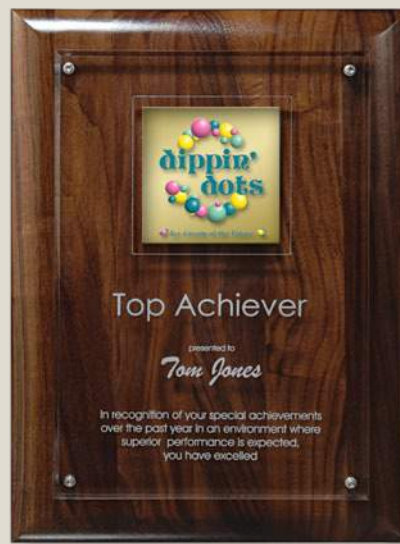

CD488 - Genuine Walnut with full-beveled Lucite riser

CD489 Ebony Piano Finish with full-beveled Lucite riser