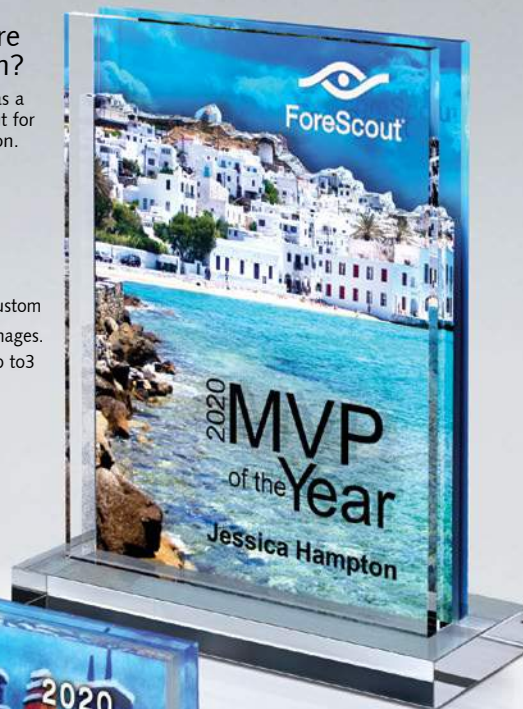

DCC0501A
DCC0501B
Double layered lucite floating images.
Price includes up to 2 surface imprint.

Item #	Overall Size	Description	6-24	25-49	50-99	100-249	Weight
DCC0500A	5" x 6½" x 2½"	3-Layer Multi-Dimensional Digi-Color Award	$67.30	$65.85	$59.30	$55.75	2.3 lbs.
DCC0500B	7" x 8½" x 2½"	3-Layer Multi-Dimensional Digi-Color Award	$77.95	$76.35	$69.25	-	2.1 lbs.
DCC0501A	5" x 6½" x 2½"	2-Layer Multi-Dimensional Digi-Color Award	$59.15	$57.90	$51.75	$48.40	1.6 lbs.
DCC0501B	7" x 8½" x 2½"	2-Layer Multi-Dimensional Digi-Color Award	$59.65	$58.40	$52.25	$48.85	1.7 lbs.
DCC0502A	5" x 6½" x 2½"	3-Layer Multi-Dimensional Lucite with Custom Center Cutout	$69.45	$68.00	$61.35	$57.75	2.2 lbs.
DCC0502B	7" x 8½" x 2½"	3-Layer Multi-Dimensional Lucite with Custom Center Cutout	$90.90	$89.00	$81.30	-	2.5 lbs.

Call your distributor for volume pricing (R)

Imprint type: Digi-Color; Digi-Color orders less than 6 incur less than minimum DCLTM $60(v). Packaging: Individually packaged in Standard Presentation Box. Refer to General Information for any additional details.

FREE Setups • FREE Personalizations • FREE Art