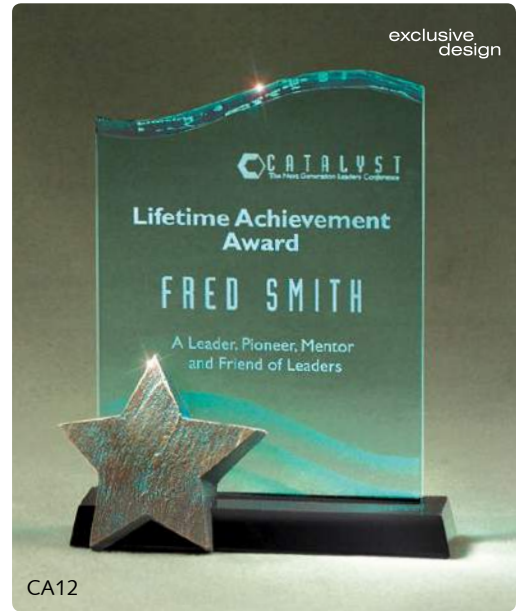

CA12

Sculptured Jade Lucite Comes Together with Patina Bronze Star to Fashion an Award with Sophisticated Contours.

exclusive design