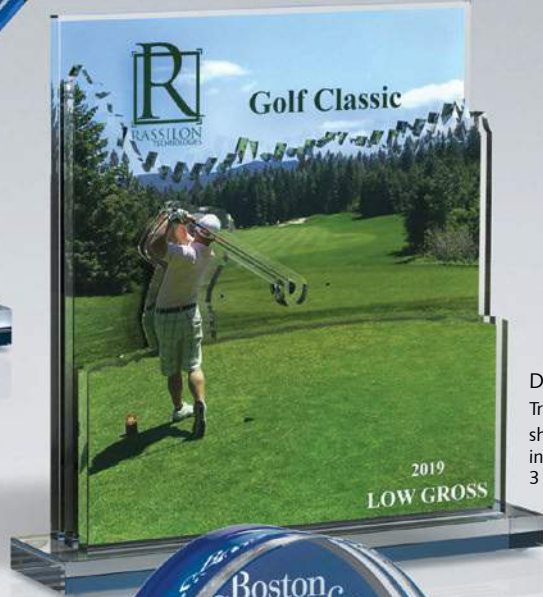

DCC0503
Triple layered rectangular
shaped Custom Lucite
includes up to
3 surface imprint.