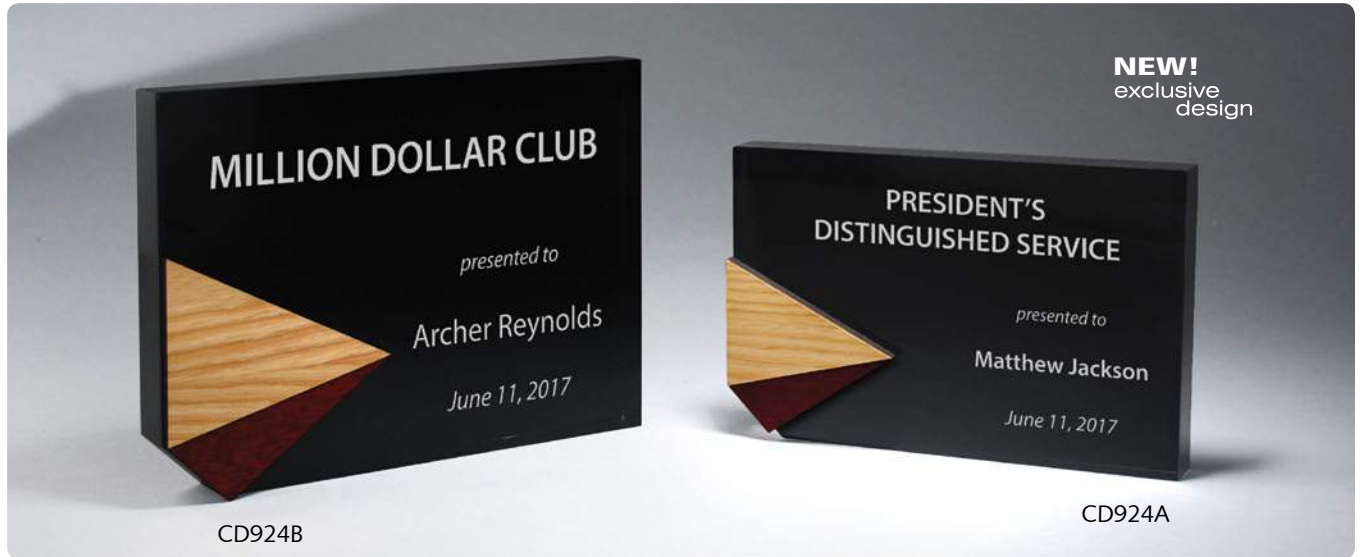

NEW!

Mixed Wood & Ebony Collection

Stylish Combination of Rosewood, Alder Wood and Ebony Finish Lucite

NEW!
exclusive design

CD923A

CD923B

NEW!
exclusive design

CD924B