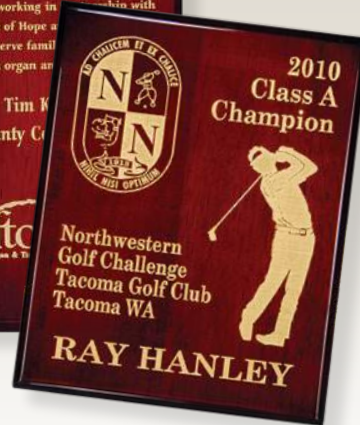

Rosewood Piano Plaques
Include Gold Color-fill
CD171A
8" x 10"

Item #	Overall Size	Description	1-2	3-5	6-24	25-49	50-99	100-249	Weight
CD171A	8" x 10"	Rosewood Piano Finish Plaque with Gold Color-fill	$98.75	$89.40	$80.50	$77.65	$74.30	-	2.2 lbs.
CD171B	9" x 12"	Rosewood Piano Finish Plaque with Gold Color-fill	$109.00	$98.05	$88.30	$85.05	$81.45	-	2.5 lbs.
CD83A	4" x 6"	Genuine Alder Wood Plaque	$33.80	$30.60	$27.50	$26.45	$25.50	$24.45	0.8 lbs.
CD83B	6" x 8"	Genuine Alder Wood Plaque	$44.85	$40.60	$36.10	$34.95	$33.25	$31.10	1.0 lbs.
CD83C	8" x 10"	Genuine Alder Wood Plaque	$69.00	$62.55	$56.30	$54.35	$52.00	$49.55	2.2 lbs.
CD83D	9" x 12"	Genuine Alder Wood Plaque	$96.55	$87.40	$78.90	$76.10	$71.45	-	2.5 lbs.
CD976A	8" x 10" x 3/4"	Walnut Veneer Laser Plaque	$76.20	$69.10	$62.35	$60.15	$56.40	$53.85	1.2 lbs.
CD976B	9" x 12" x 3/4"	Walnut Veneer Laser Plaque	$87.15	$78.95	$71.30	$68.70	$64.55	-	1.4 lbs.
CD977A	8" x 10" x 3/4"	Bamboo Laser Plaque	$81.85	$74.15	$66.95	$64.55	$60.55	$57.95	1.2 lbs.
CD977B	9" x 12" x 3/4"	Bamboo Laser Plaque	$91.10	$82.45	$74.45	$71.70	$67.45	-	1.4 lbs.

Call your distributor for volume pricing

(R)

Imprint type: Laser; Packaging: Individually packaged in 2-Piece Presentation Box
Refer to General Information for any additional details

FREE Setups • FREE Personalizations • FREE Art