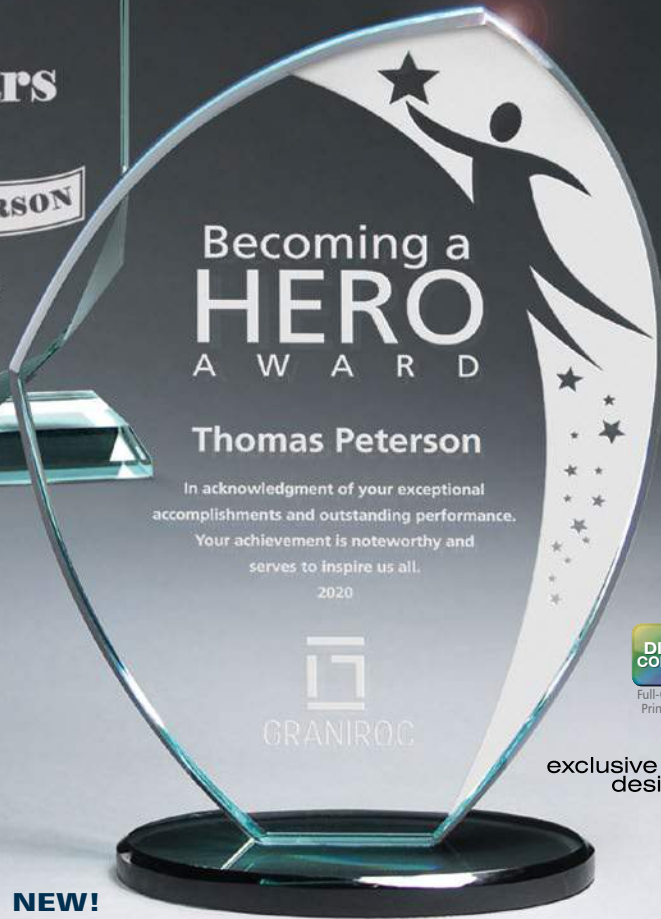

GM680A
GM680B
GM680C

Deeper
Inventory
Please
Inquire

Choose Angular Octagon Glass on a
Beveled Base or Sweeping Curved Glass
on Black Oval Base

NEW!
GI601