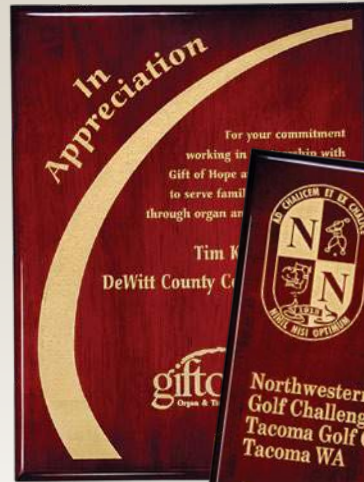

CD83D
9" x 12"

CD171B
9" x 12"