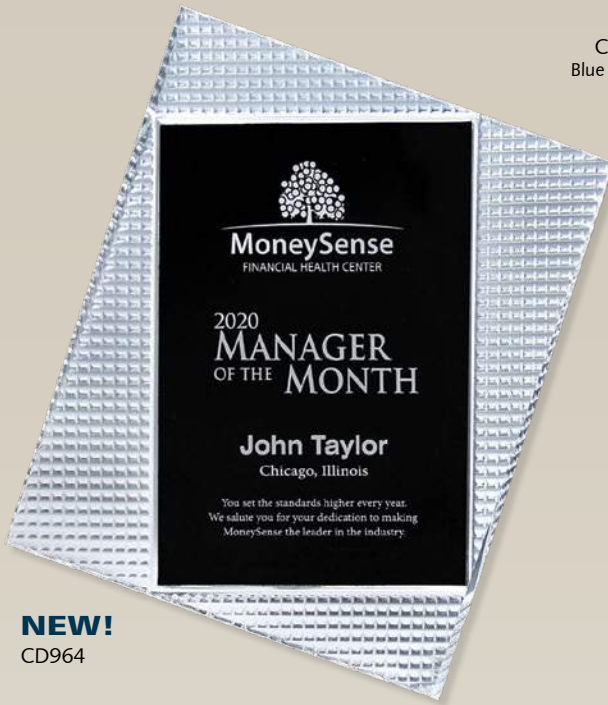

NEW!
CD964

C1403CL*
Blue (B) shown