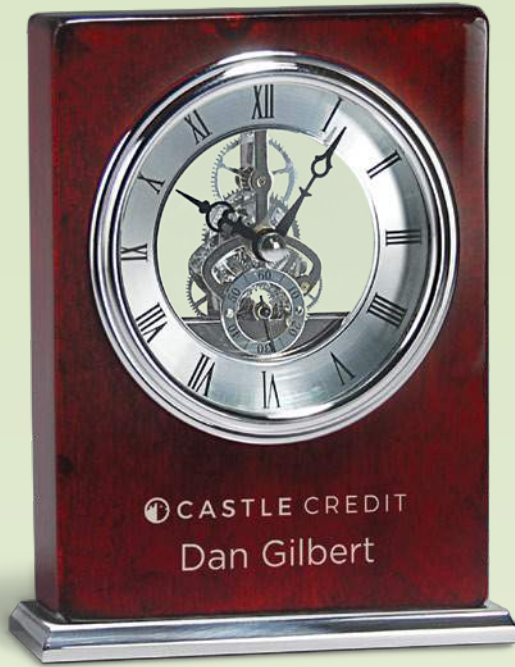

NEW!
CM408

NEW!
CM405

NEW!
CM406

NEW!
CM407

NEW!
Exquisite Timepieces

Rich mirrored finish wood mixed with polished metal is an excellent memento

Item #	Overall Size	Description	1-2	3-5	6-24	25-49	Weight
CM405	7 1/4"	Silver Skeleton Clock on Rosewood Piano Base	\$256.00	\$229.00	\$206.00	-	2.7 lbs.
CM406	5 1/4" x 5 1/4" x 3 1/2"	Silver Skeleton Clock in Rosewood Piano Box	\$241.00	\$215.00	\$194.00	-	1.1 lbs.
CM407	7 3/4" x 5 1/4"	Walnut Piano Photo Holder and Clock	\$141.00	\$126.00	\$113.00	\$108.00	0.6 lbs.
CM408	6 1/4"	Silver Skeleton Clock in Rosewood Piano Rectangle	\$155.00	\$138.00	\$124.00	\$119.00	1.3 lbs.