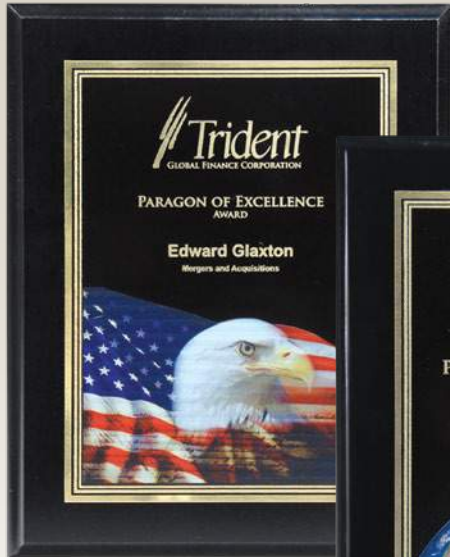

CD793E 8" x 10"
Ebony Finish Board (shown)
CD794E 8" x 10"
Ebony Piano Finish Board