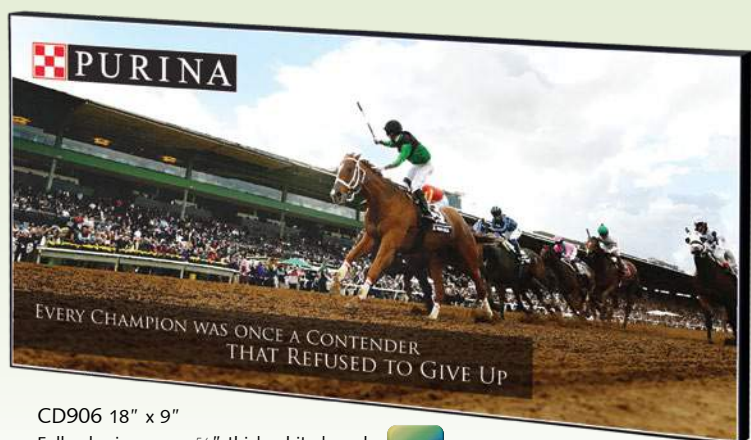

Color Choices
(See pg. 229 for leatherette color chart)

Larger detailed leatherette images on pg. 229

CD905 10" x 8" Full color image on 5/8" thick maple finish board. Keyhole on back. Optional easel for table top available.