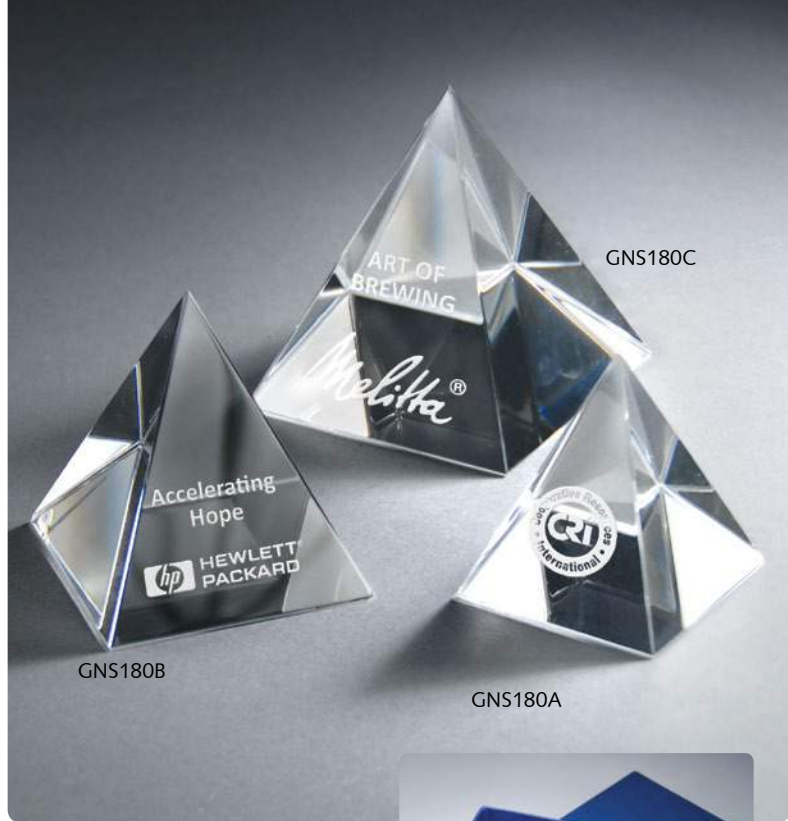

Crystal Paperweights

These Crystal Paperweights are Great for Anniversaries and Convention Mementos

Item #	Overall Size	Description	1-2	3-5	6-24	25-49	50-99	100-249	Weight
G0617	3½" Dia.	Glass Domed Paperweight	$37.65	$33.45	$28.95	$27.80	$26.15	$23.90	2.1 lbs.
GM453A	2" x 2"	Optic Clear Crystal Cube - Small	$30.00	$26.65	$23.05	$22.15	$20.80	$19.00	1.0 lbs.
GM453B	2½" x 2½"	Optic Clear Crystal Cube - Medium	$39.25	$34.95	$30.55	$29.25	$27.65	$25.65	1.6 lbs.
GM453C	3" x 3"	Optic Clear Crystal Cube - Large	$58.15	$51.85	$45.90	$43.95	$41.70	$39.50	3.3 lbs.
GNS180A	2½" x 2" x 2"	Optic Crystal Pyramid - Small	$41.95	$37.30	$32.40	$31.15	$29.35	$27.05	0.4 lbs.
GNS180B	2⅝" X 2⅝" X 2⅝"	Optic Crystal Pyramid - Medium	$50.75	$45.10	$39.50	$37.90	$35.85	$33.35	0.6 lbs.
GNS180C	3" X 2¾" X 2¾"	Optic Crystal Pyramid - Large	$61.45	$54.75	$48.25	$46.20	$43.75	$41.15	0.9 lbs.

Call your distributor for volume pricing

(R)

Imprint type: Sandblast; Packaging: Individually packaged in Deluxe Presentation Box. Refer to General Information for any additional details.