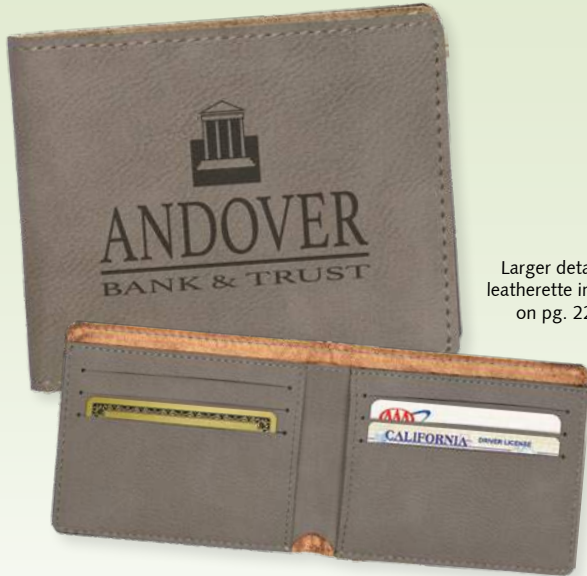

Larger detailed
leatherette images
on pg. 229