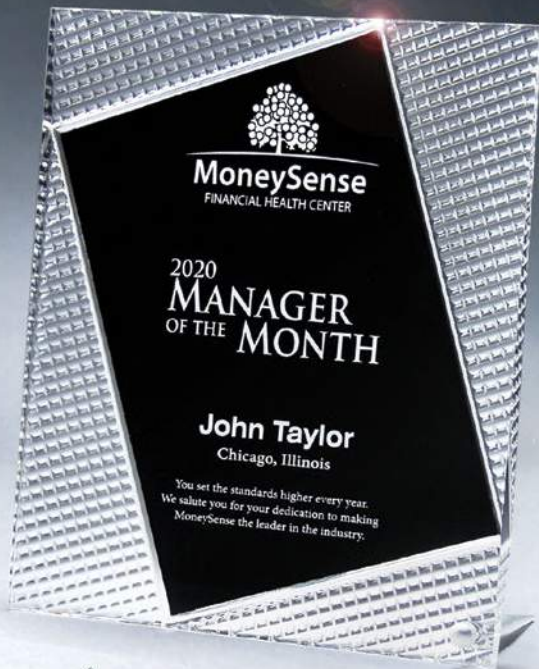

CD925

CD927

NEW!
Ovation
Series

Angular Design with
Concentric Carved Pattern
in Rich Lucite

CD926

Exclusive Design Copyright 2017 Pacesetter Awards. All rights reserved.

Item #	Overall Size	Description	1-2	3-5	6-24	25-49	50-99	Weight
CD925	10" x 10"	Amphitheater Incline Tablet Award	\$116.00	\$107.00	\$94.55	\$92.95	\$87.10	2.7 lbs.
CD926	8½" x 8½"	Amphitheater Triangle Award	\$125.00	\$115.00	\$102.00	\$101.00	\$94.00	2.6 lbs.
CD927	11" x 7"	Amphitheater Incline Tablet with Chrome Stand	\$103.00	\$94.05	\$83.75	\$82.35	\$77.05	2.4 lbs.