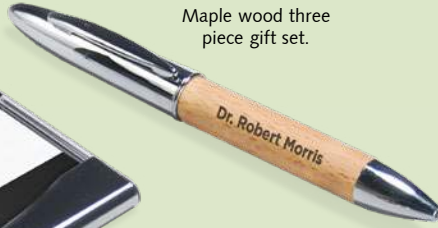

CM451
Gift box.

NEW!
CM451
Maple wood three
piece gift set.

CM239
Black 9 LED Flashlight
with strap.

NEW!
CM453
Beechwood key ring.

NEW!
CM454
Black anodized key ring.

CM235
Anodized key ring
and bottle opener.