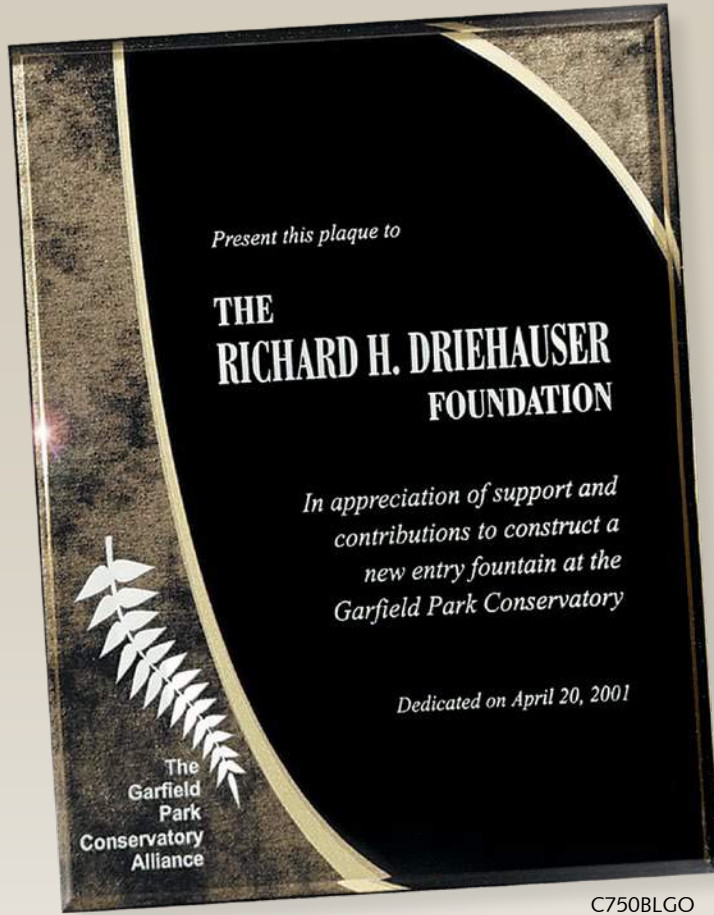

exclusive design

C750BLGO
Antique Gold shown