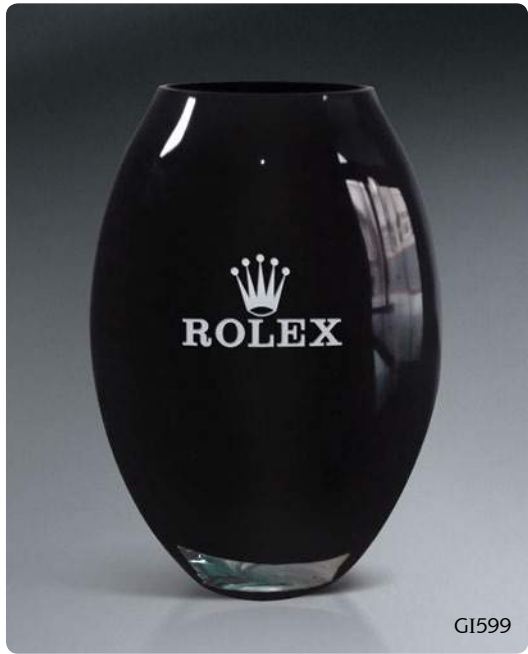

GI599

Timeless Recognition

Unique & Functional Value Line Glass

Item #	Overall Size	Description	1-2	3-5	6-24	25-49	50-99	100-249	Weight
GI568	5½" x 8½"	Distinctive Glass-Glazed Vase (Includes Silver Color fill)	$125.00	$113.00	$102.00	$97.30	$91.85	-	2.9 lbs.
GI599	7" x 9½"	Elegant Black Glass Vase (Includes Silver Color fill)	$62.75	$56.70	$51.10	$49.20	$46.20	$44.25	3.0 lbs.
GNS106	5¾" x 12½"	Bowed Edge Crystal Evergreen Vase	$293.00	$263.00	$238.00	-	-	-	5.0 lbs.

Call your distributor for volume pricing (R)

Imprint type: Sandblast; Packaging: GI568 and GI599 - Individually packaged in Standard Presentation Box; GNS106 Individually packaged in Safety Packaging. Refer to General Information for any additional details.